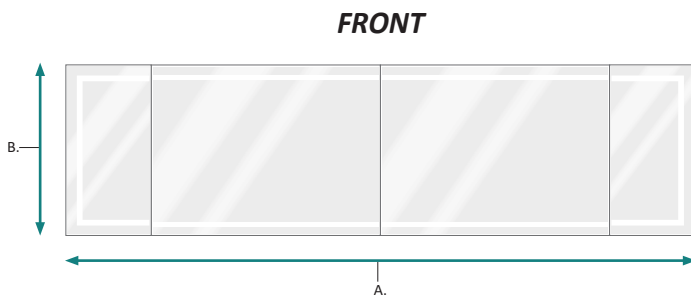

11' Mod-SM-Long-11 - Specification Sheet

Features

- Dimmable LED task lighting
- Energy efficient LED lighting 5000K
- 6360 Lumens
- CRI 90+
- Integrated Defogger

Construction

- Quality polished edge mirror
- Single phase wire installation, silver backed, copper free
- Construction for surface mounting
- Includes installation hardware

Dimensions

Mod1836L:

- Height: 36"
- Width: 18"
- Depth: 1-9/16"

Mod4836Center:

- Height: 36"
- Width: 48"
- Depth: 1-9/16"

Mod4836Center:

- Height: 36"
- Width: 48"
- Depth: 1-9/16"

Mod1836R:

- Height: 36"
- Width: 18"
- Depth: 1-9/16"

FRONT, BACK & SIDE

MODEL	A	B	C	D	E	F	G
11' Mod-SM-Long-11	132	36	8-13/20	17-7/8	23-7/8	1-3/8	3/16