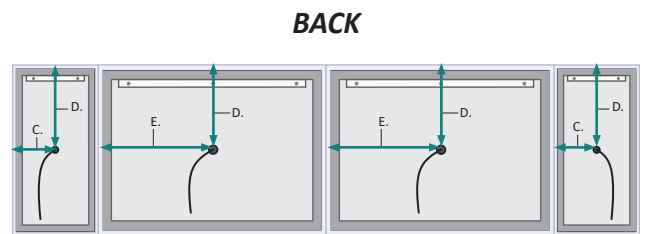

Dimensions

Mod1836L:

- Height: 36"
- Width: 18"
- Depth: 1-9/16"

Mod4836Center:

- Height: 36"
- Width: 48"
- Depth: 1-9/16"

Mod4836Center:

- Height: 36"
- Width: 48"
- Depth: 1-9/16"

Mod1836R:

- Height: 36"
- Width: 18"
- Depth: 1-9/16"

FRONT, BACK & SIDE

MODEL	A	B	C	D	E	F	G
11' Mod-SM-Long-11	132	36	8-13/20	17-7/8	23-7/8	1-3/8	3/16