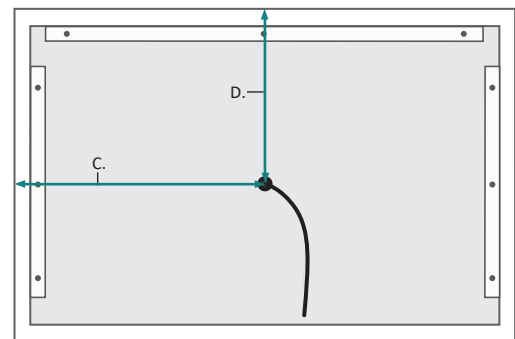

Electrical System

- 120Vac, 60Hz, 89W
- Electric Current: 0.74A
- Wattage: 89W

Model

- ICON 5436

ICON 5436 Wall Mirror - Specification Sheet

Dimensions

- Height: 36"
- Width: 54"
- Depth: 1-9/16"

FRONT

BACK

SIDE

FRONT, BACK & SIDE

MODEL	A	B	C	D	E	F
ICON5436	36	54	26-8/8	17-7/8	1-3/8	3/16