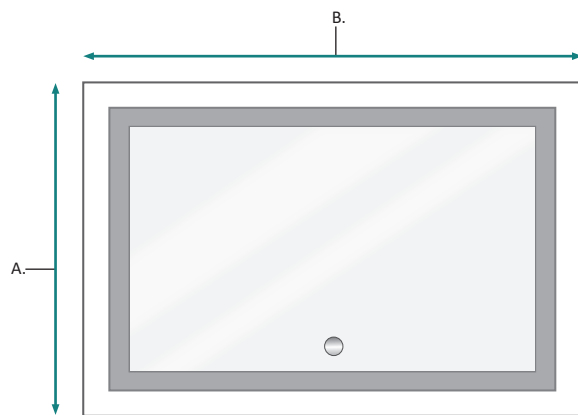

ICON 5436 Wall Mirror - Specification Sheet

Features

- Dimmable LED task lighting
- Integrated touch sensor control with memory
- Energy efficient LED lighting 5000K
- 4500 Lumens
- CRI 90+
- Integrated Defogger

Electrical System

- 120Vac, 60Hz, 89W
- Electric Current: 0.74A
- Wattage: 89W

Model

- ICON 5436

ICON 5436 Wall Mirror - Specification Sheet

Dimensions

- Height: 36"
- Width: 54"
- Depth: 1-9/16"

FRONT