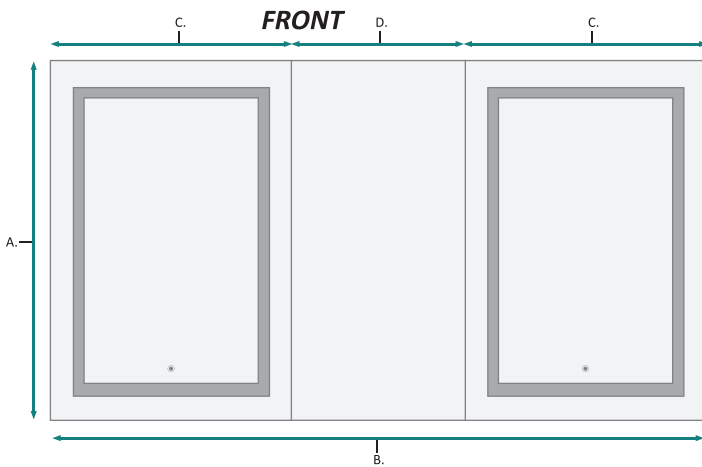

RECESSED MOUNT

FRONT & BACK

MODEL	A	B	C	D	E	F	G
SVANGE6636DLRR	36	66-1/4	24	12	35-1/8	65-1/4	3-1/2

These measurements are for reference, for best results we suggest you measure actual product as small variations in size are possible