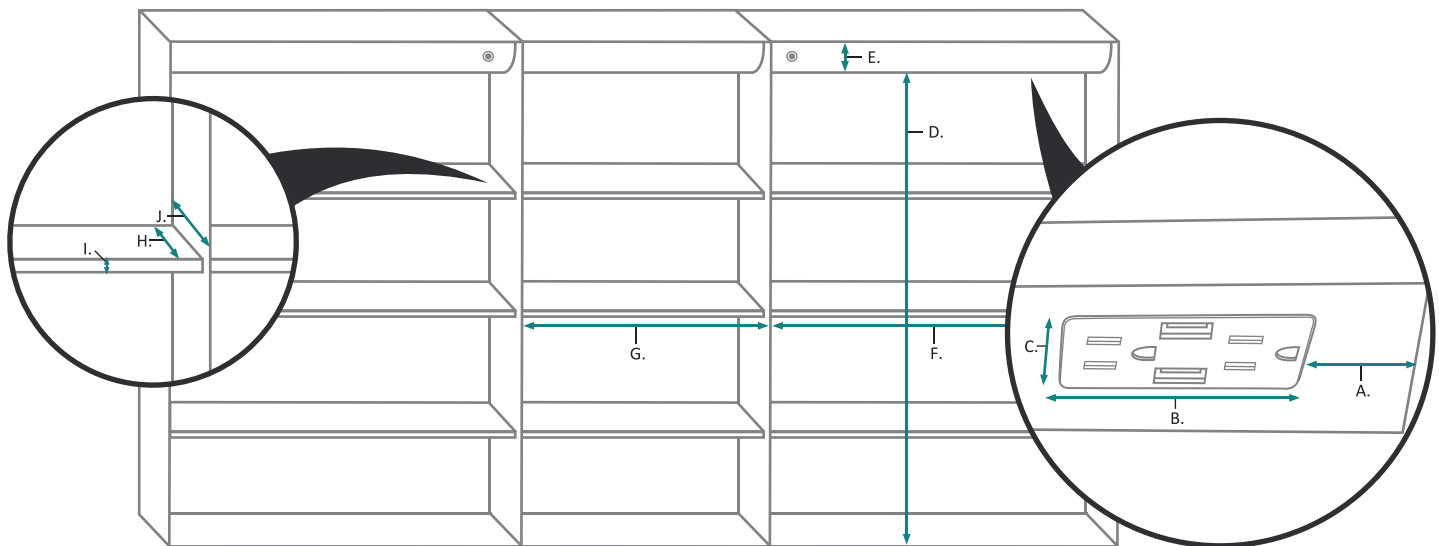

INTERIOR CABINET

MODEL	A	B	C	D	E	F	G	H	I	J
SVANGE6636DLRR	3-3/4	5-5/8	1-1/4	32	2-1/4	22-1/4	16-1/4	2-3/8	3/8	3-5/8

These measurements are for reference, for best results we suggest you measure actual product as small variations in size are possible