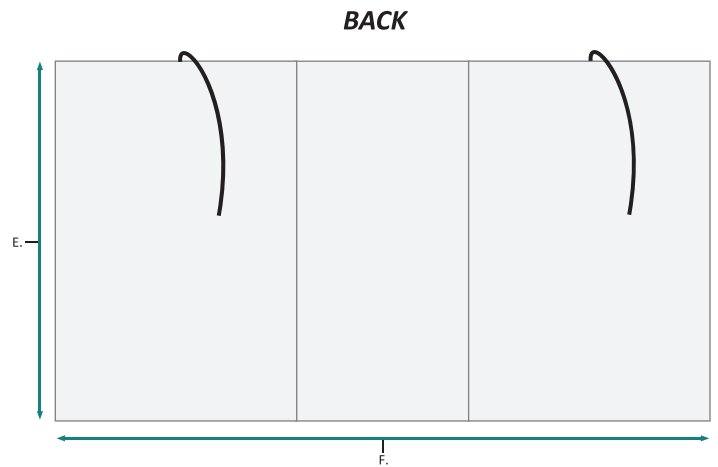

RECESSED MOUNT

FRONT & BACK

MODEL	A	B	C	D	E	F	G
SVANGE6636DLRR	36	66-1/4	24	12	35-1/8	65-1/4	3-1/2

These measurements are for reference, for best results we suggest you measure actual product as small variations in size are possible