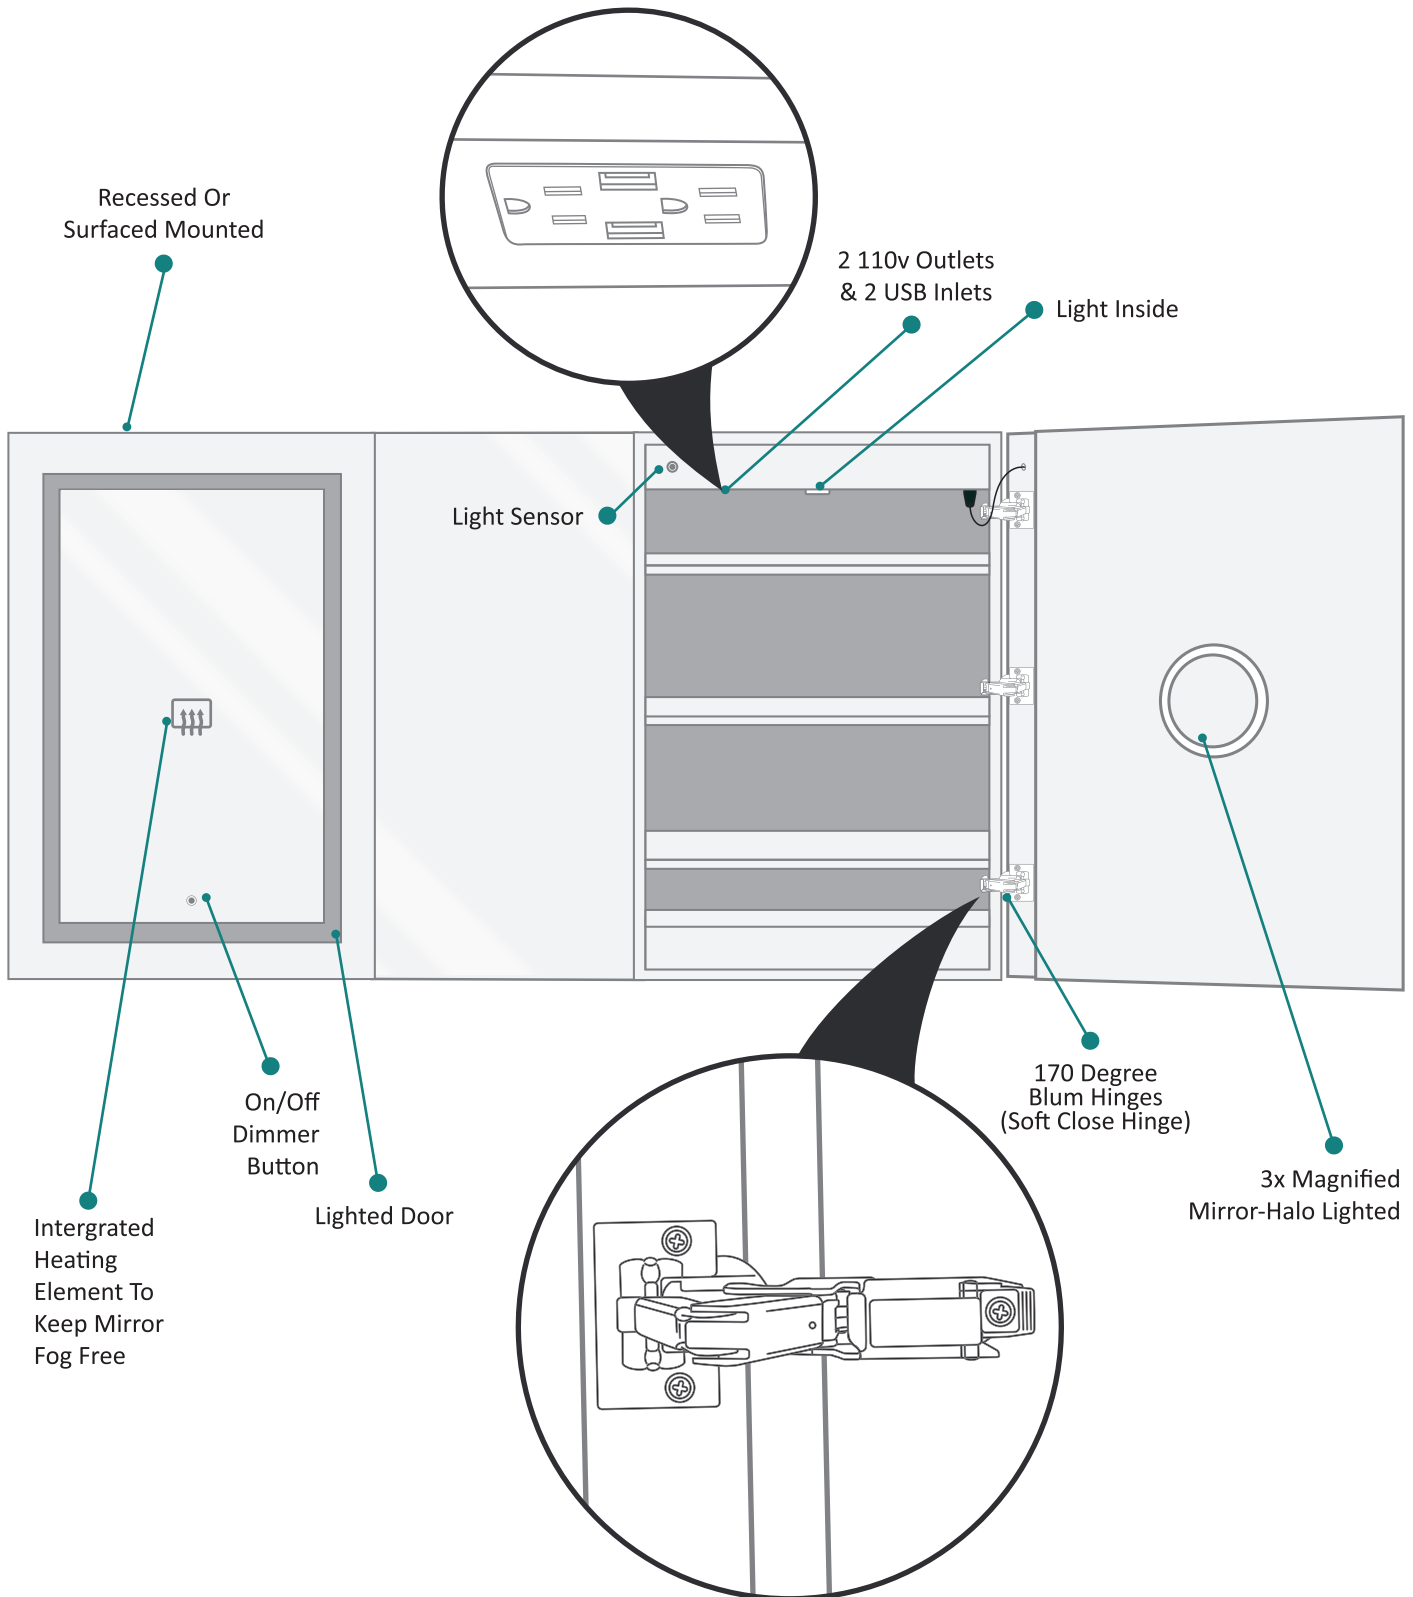

SVANGE 6636DLRR Wall Mirror - Specification Sheet