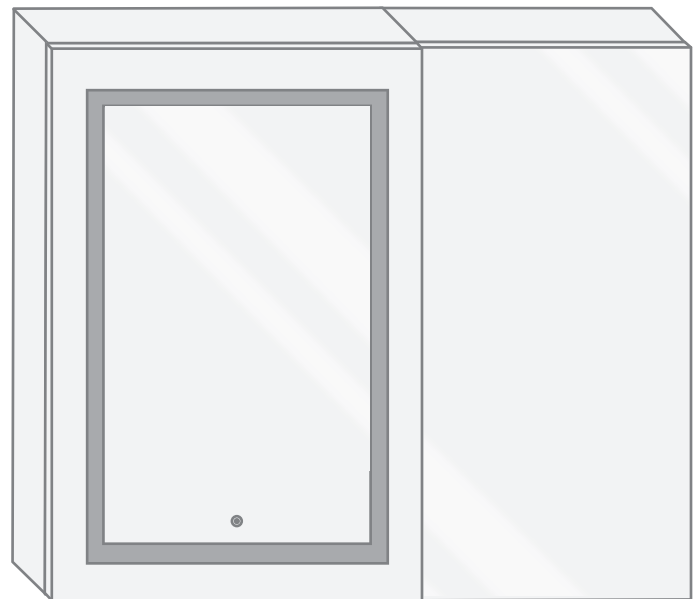

Outlet

- Performance Requirements: Contains the required Supervisory Circuit with the Auto-Monitoring Function as noted by UL 1310
- Input Voltage: Min 112Vac, Nom 125Vac, Max 137Vac
- Frequency: 60Hz
- Front Receptacle Current: 102-132VAC Nominal 15A
- USB Output Current: 5VDC Nominal 4A