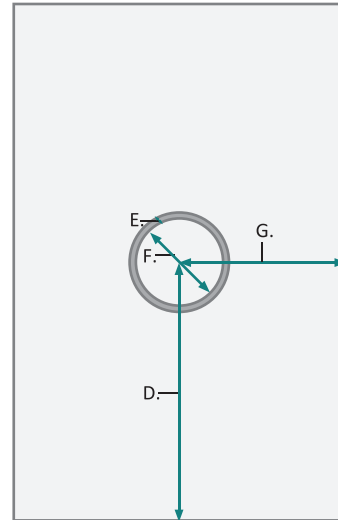

INTERIOR DOOR