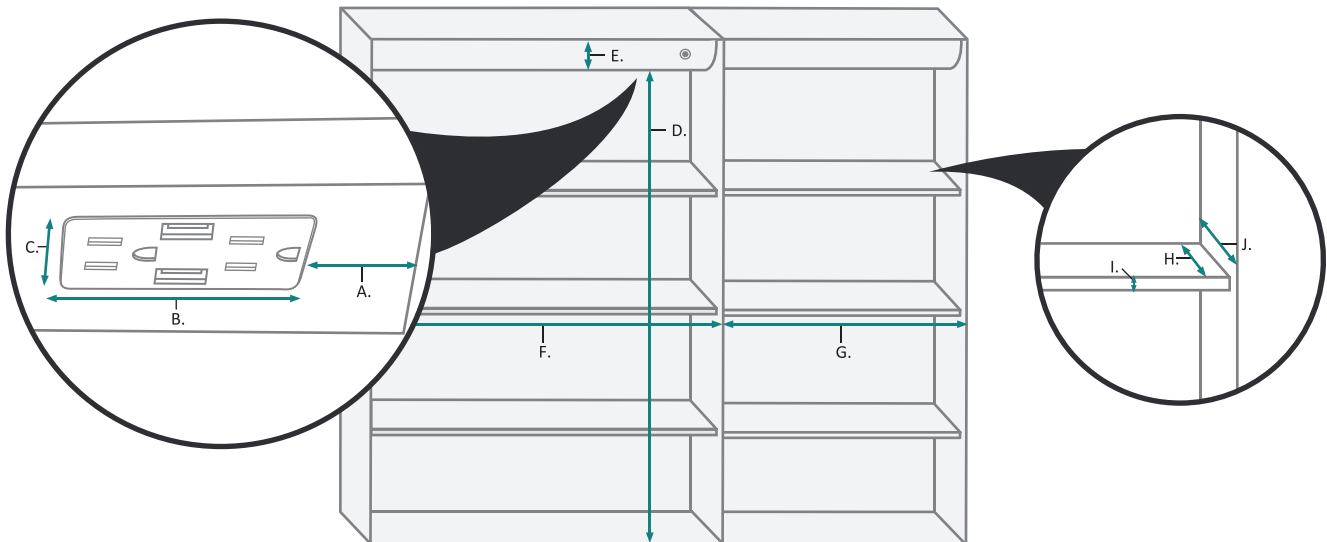

# SVANGE 4236L Wall Mirror - Specification Sheet

**INTERIOR DOOR**

**DOOR & CABINET**

MODEL	A	B	C	D	E	F	G
SVANGE4236L	7/8	3-1/2	5	18	3-1/8	5-1/4	13

**INTERIOR CABINET**

MODEL	A	B	C	D	E	F	G	H	I	J
SVANGE4236L	3-3/4	5-5/8	1-1/4	32	2-1/4	22-1/4	16-1/4	2-3/8	3/8	3-5/8