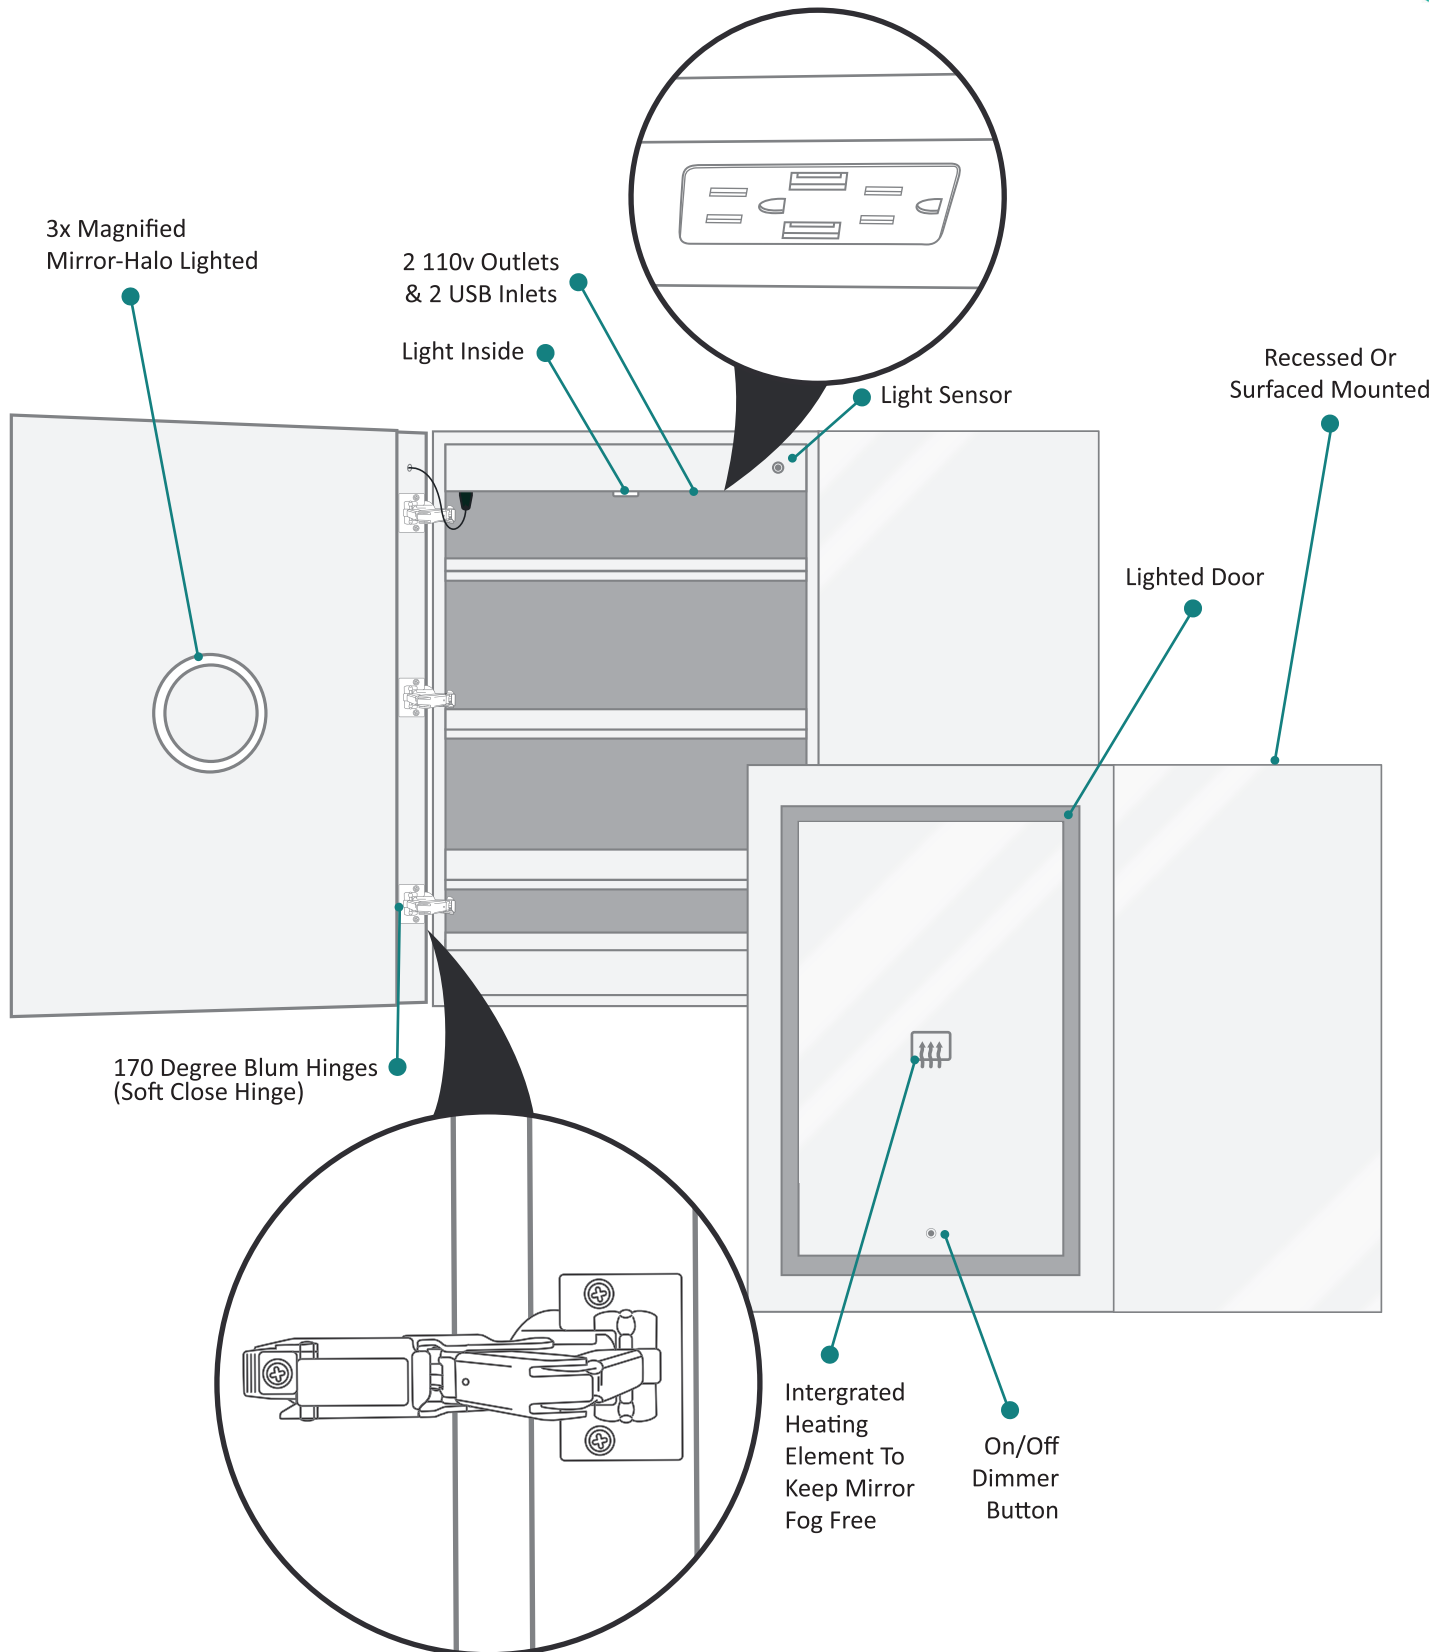

SVANGE 4236L Wall Mirror - Specification Sheet