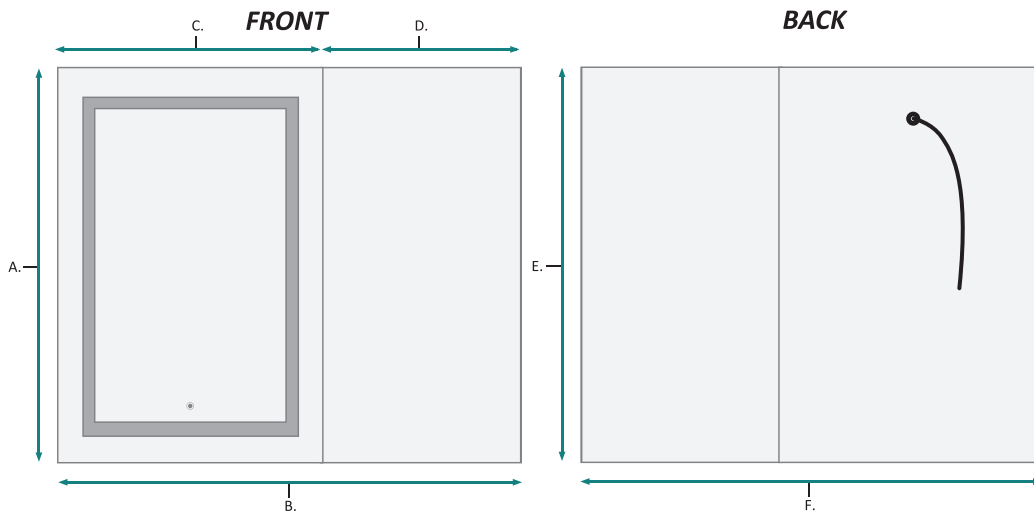

SVANGE 4236L Wall Mirror - Specification Sheet

SURFACE MOUNT

FRONT & BACKS

MODEL	A	B	C	D	E	F
SVANGE4236L	36	42-1/8	24	18	36	42-1/8

These measurements are for reference, for best results we suggest you measure actual product as small variations in size are possible