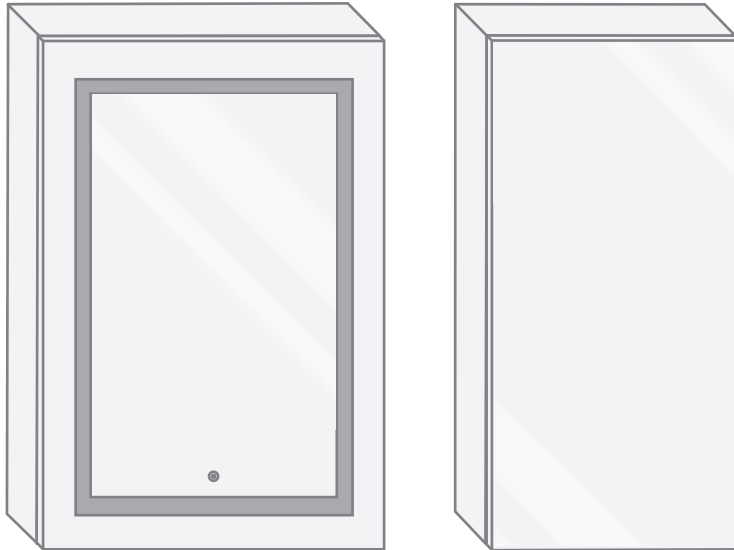

CABINET CONFIGURATION

- Included models in this configuration:
  Cabinet 1 = 2436L Cabinet 2 = 1836R