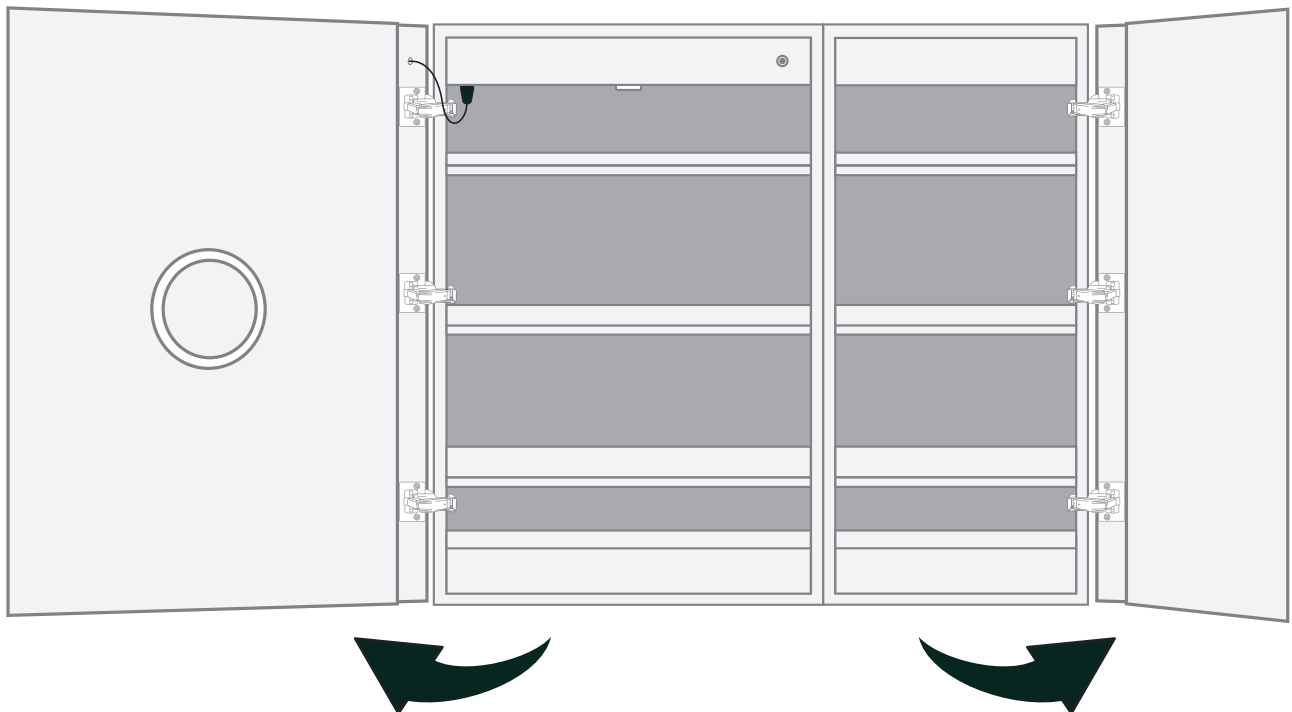

CABINET CONFIGURATION

- Included models in this configuration:
  Cabinet 1 = 2436L Cabinet 2 = 1836R