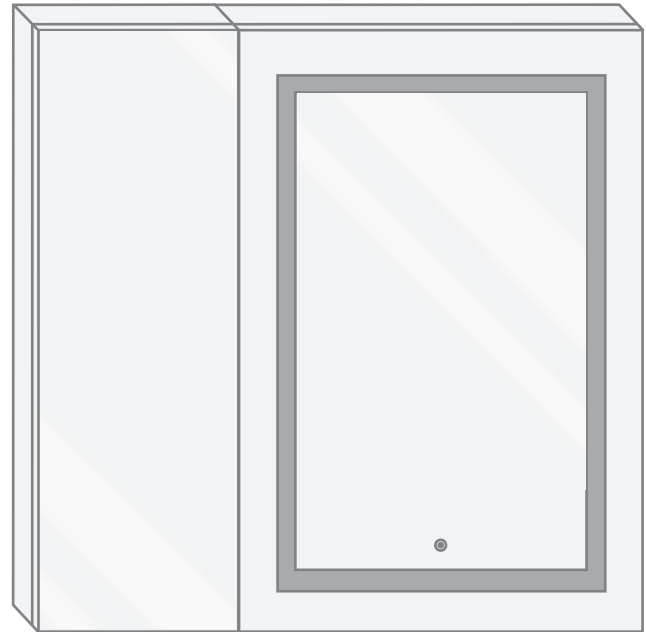

# SVANGE 3636R Wall Mirror - Specification Sheet

## Construction

- Quality polished edge mirror
- Single phase wire installation
- 5 MM Silver Backed Copper Free
- Installation Either Surface Mount (Side Mirror Trim Panels included) or Recessed
- Includes installation hardware