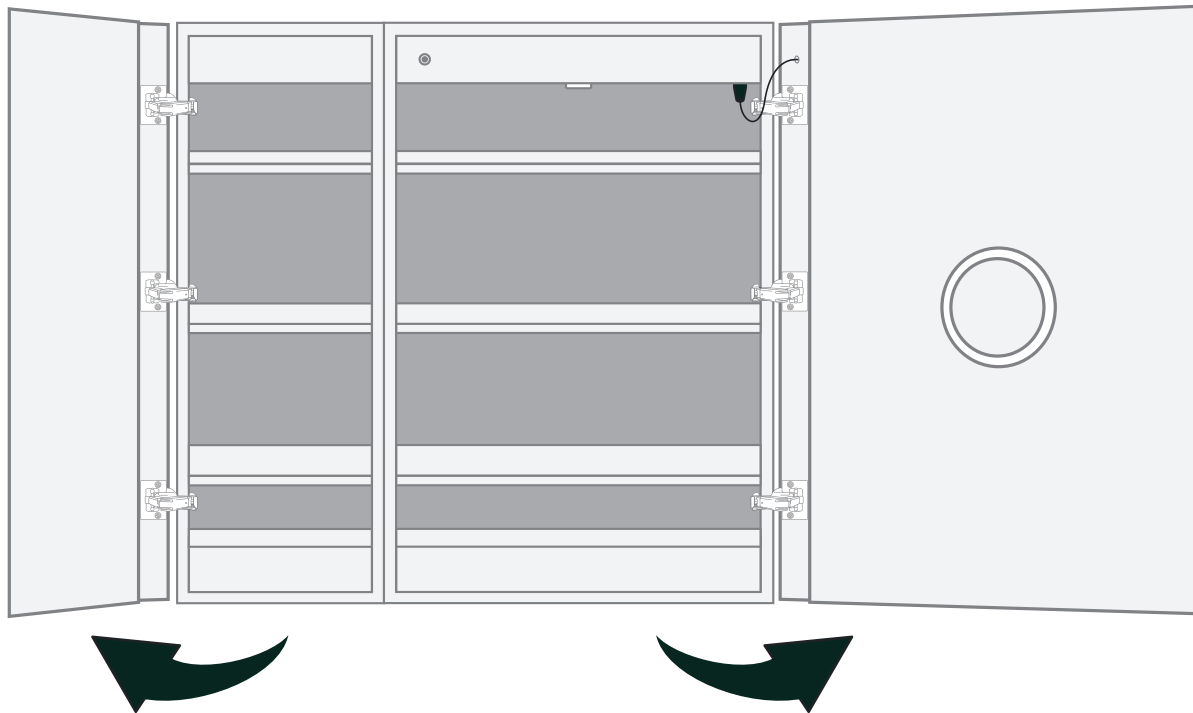

CABINET CONFIGURATION

- Included models in this configuration:
  Cabinet 1 = 1236L Cabinet 2 = 2436R