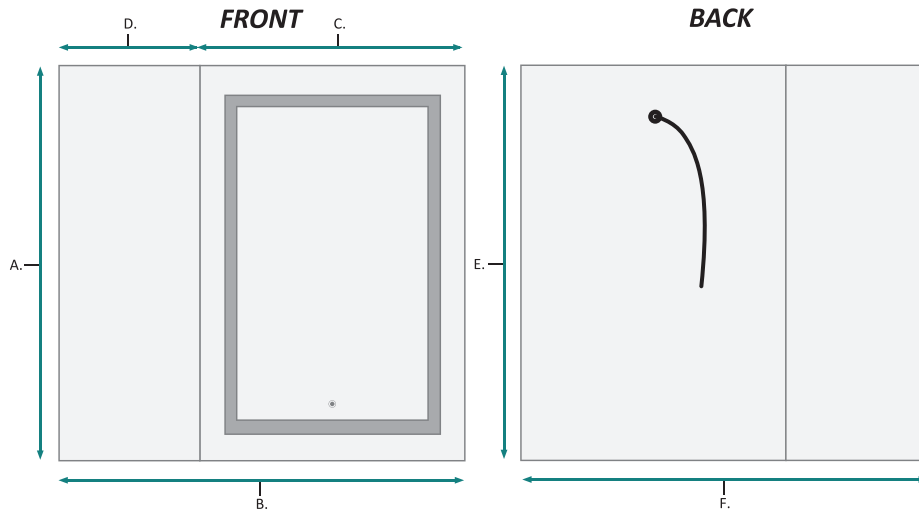

SVANGE 3636R Wall Mirror - Specification Sheet

SURFACE MOUNT

FRONT & BACKS

MODEL	A	B	C	D	E	F
SVANGE3636R	36	36-1/8	24	12	36	36-1/8

These measurements are for reference, for best results we suggest you measure actual product as small variations in size are possible