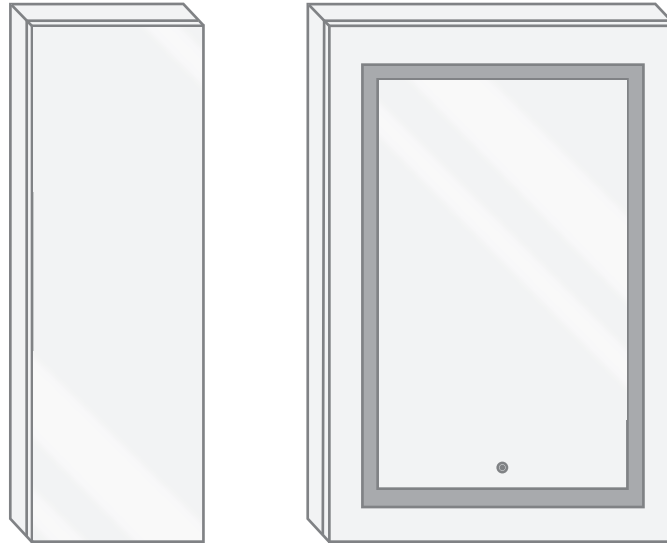

CABINET CONFIGURATION

- Included models in this configuration:
  Cabinet 1 = 1236L Cabinet 2 = 2436R