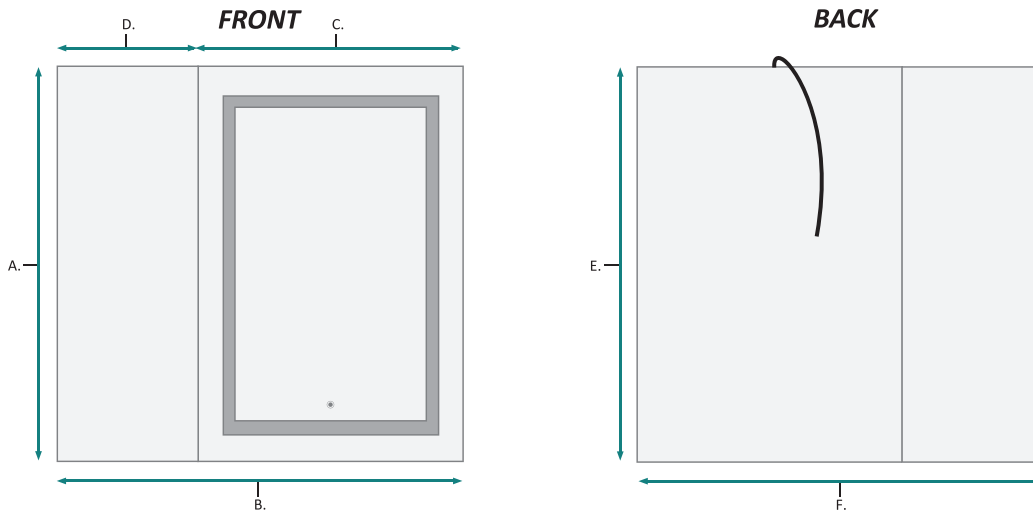

RECESSED MOUNT

FRONT & BACKS

MODEL	A	B	C	D	E	F	G
SVANGE3636R	36	36-1/8	24	12	35-1/8	35-1/8	3-1/2

These measurements are for reference, for best results we suggest you measure actual product as small variations in size are possible