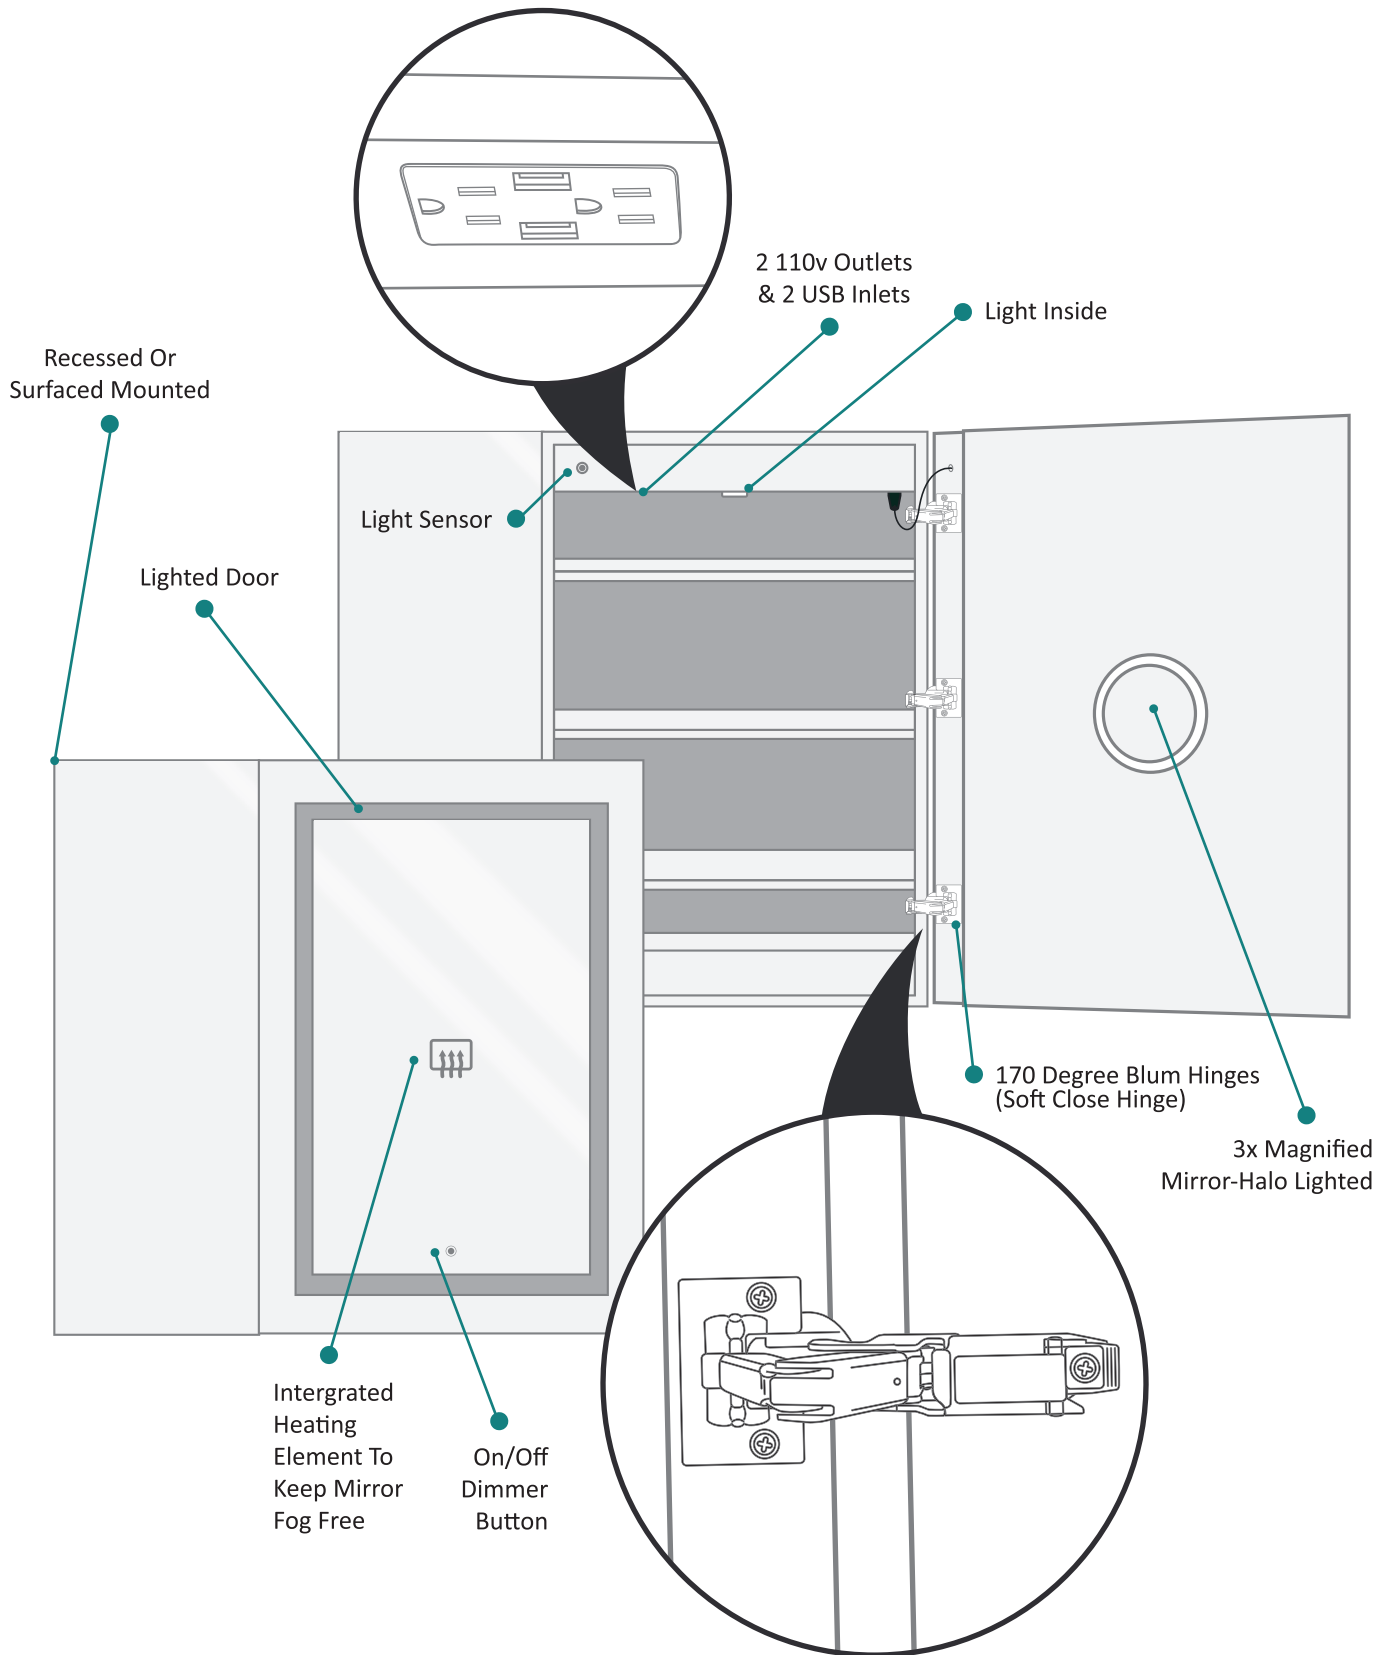

SVANGE 3636R Wall Mirror - Specification Sheet