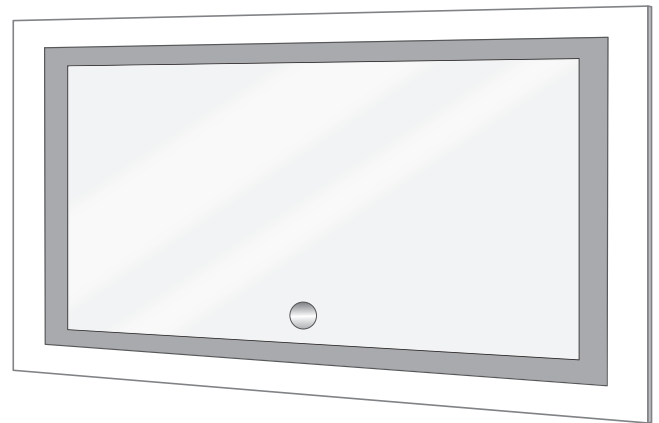

# ICON 9636 Wall Mirror - Specification Sheet

## Features

- Dimmable LED task lighting
- Integrated touch sensor control with memory
- Energy efficient LED lighting 6000K
- 8450 Lumens
- CRI 90+
- Integrated Defogger

## Construction

- Quality polished edge mirror
- Single phase wire installation, silver backed, copper free
- Construction for surface mounting
- Includes installation hardware

## Dimensions

- Height: 36"
- Width: 96"
- Depth: 1-9/16"

**FRONT**

**BACK**

**SIDE**