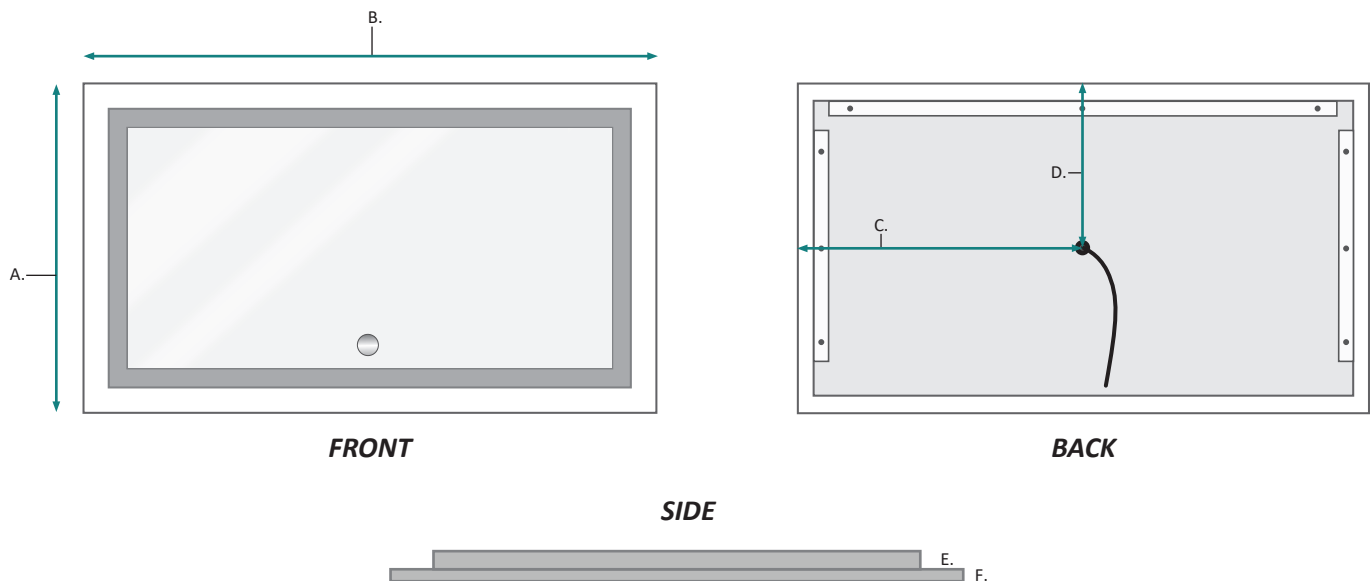

Electrical System

- 120Vac, 60Hz, 50.6W
- Electric Current: 0.46A
- Wattage: 50.6W

Model

- ICON 4224

ICON 4224 Wall Mirror - Specification Sheet

Dimensions

- Height: 24"
- Width: 42"
- Depth: 1-9/16"

FRONT, BACK & SIDE

MODEL	A	B	C	D	E	F
ICON4224	24	42	17-7/8	9-5/8	1-3/8	3/16