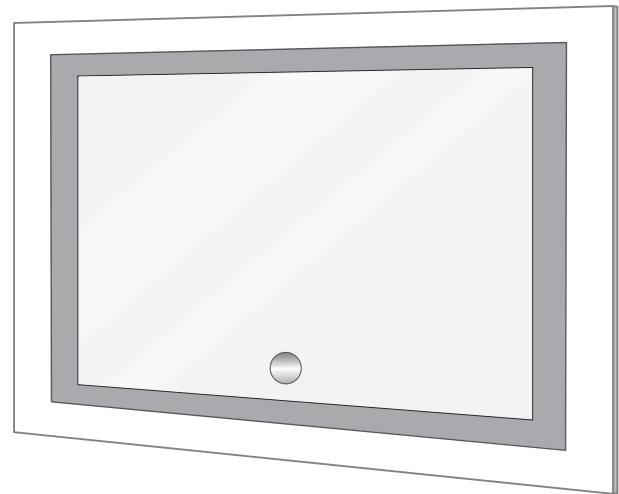

ICON 4224 Wall Mirror - Specification Sheet

Features

- Dimmable LED task lighting
- Integrated touch sensor control with memory
- Energy efficient LED lighting 5000K
- 5000 calvins
- CRI 90+
- Integrated Defogger

Construction

- Quality polished edge mirror
- Single phase wire installation, silver backed, copper free
- Construction for surface mounting
- Includes installation hardware

Codes/Standards Applicable

- Conforms to UL Std. 962
- Cert. to CSA Std. C22.2 No.250.0-08
- ETL Intertek 5004931

Electrical System

- 120Vac, 60Hz, 50.6W
- Electric Current: 0.46A
- Wattage: 50.6W

Model

- ICON 4224

ICON 4224 Wall Mirror - Specification Sheet

Dimensions

- Height: 24"
- Width: 42"
- Depth: 1-9/16"

FRONT, BACK & SIDE