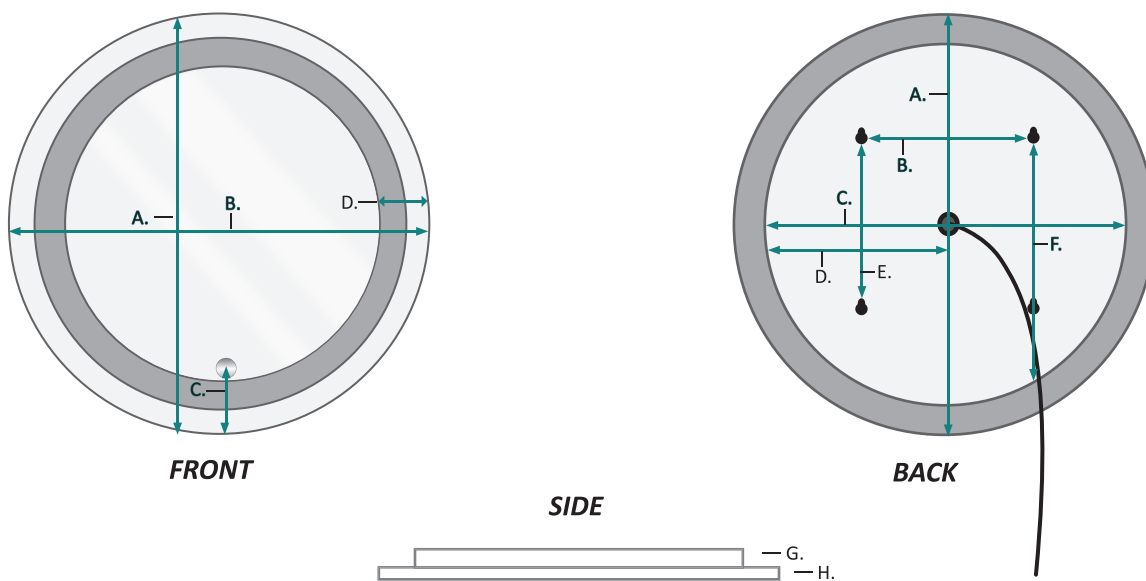

ICON 2424R Wall Mirror - Specification Sheet

Features

- Dimmable LED task lighting
- Integrated touch sensor control with memory
- Energy efficient LED lighting 6000K
- 2200 Lumens
- CRI 90+
- Integrated Defogger

Electrical System

- 120Vac, 60Hz, 36.3W
- Electric Current: 0.33A
- Wattage: 36.3W

Model

- ICON 2424R

ICON 2424R Wall Mirror - Specification Sheet

Dimensions

- Height: 24"
- Width: 24"
- Depth: 1-4/7"

FRONT & SIDE

MODEL	A	B	C	D	E	F	G	H
ICON2424R	24	1-1/4	24	12	5	2	1-1/2	1/14

BACK

MODEL	A	B	C	D	E	F	G	H
ICON2424R	-	17-5/8	17-5/8	21-1/2	-	21-1/2	12	12