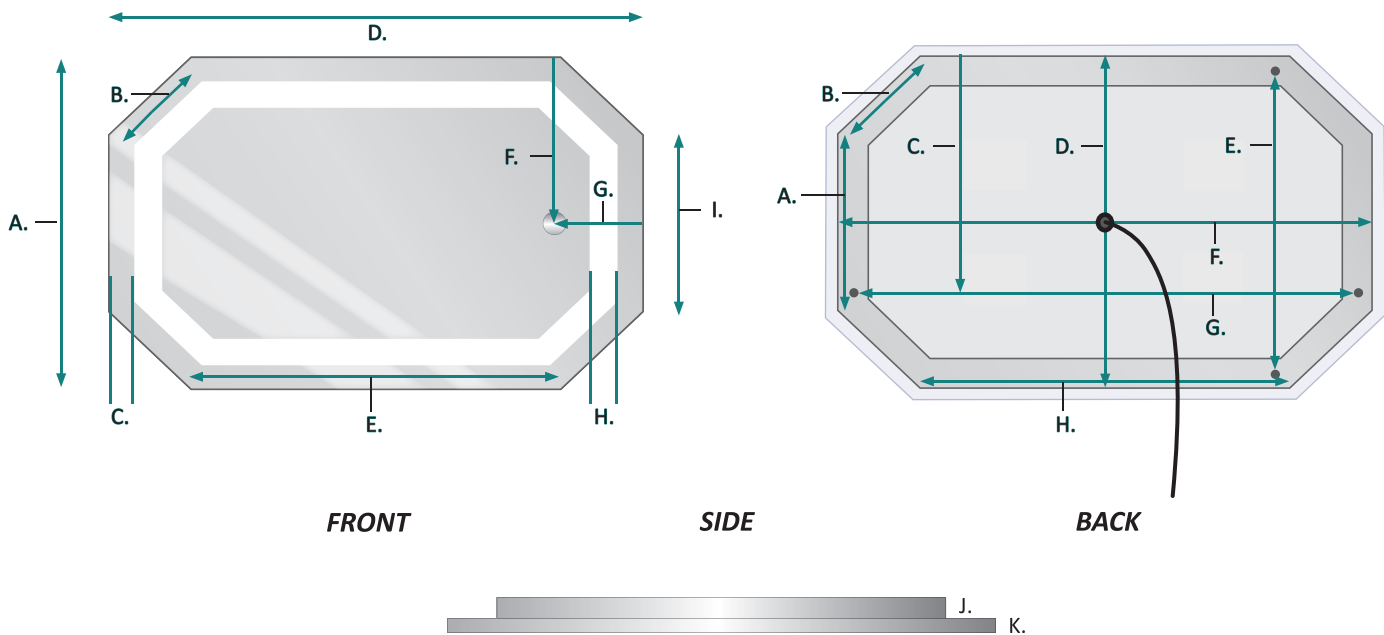

Electrical System

- 120Vac, 60Hz, 53.9W
- Electric Current: 0.49A
- Wattage: 53.9W

Model

- TUDOR 2442

TUDOR 2442 Wall Mirror - Specification Sheet

Dimensions

- Height: 24"
- Width: 42"
- Depth: 1-1/2"

FRONT & SIDE