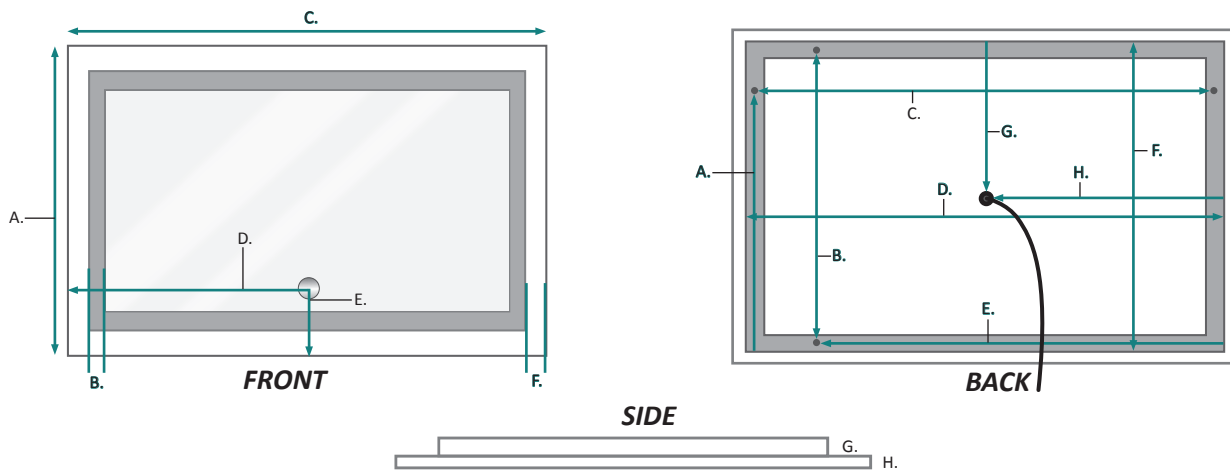

Electrical System

- 120Vac, 60Hz, 74.8W
- Electric Current: 0.68A
- Wattage: 74.8W

Model

- ICON 6636

ICON 6636 Wall Mirror - Specification Sheet

Dimensions

- Height: 36"
- Width: 66"
- Depth: 1-5/16"

FRONT & SIDE