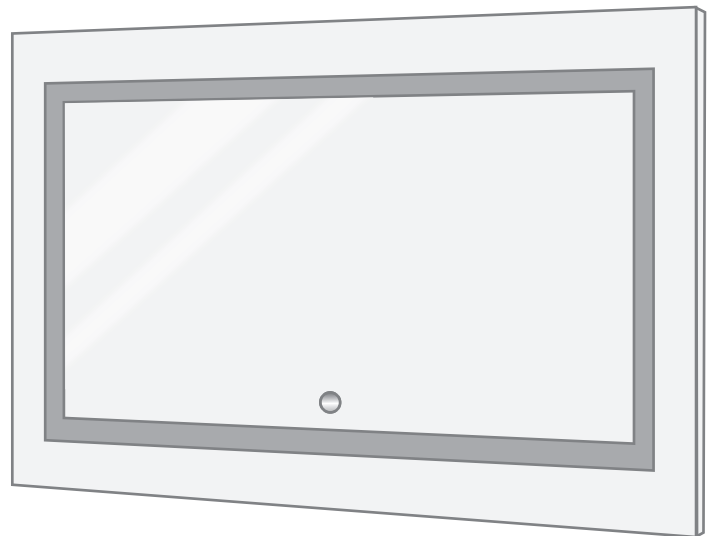

ICON 6636 Wall Mirror - Specification Sheet

Features

- Dimmable LED task lighting
- Integrated touch sensor control with memory
- Energy efficient LED lighting 6000K
- 6380 Lumens
- CRI 90+
- Integrated Defogger

Construction

- Quality polished edge mirror
- Single phase wire installation, silver backed, copper free
- Construction for surface mounting
- Includes installation hardware

Codes/Standards Applicable

- Conforms to UL Std. 962
- Cert. to CSA Std. C22.2 No.250.0-08
- ETL Intertek 5004931

Electrical System

- 120Vac, 60Hz, 74.8W
- Electric Current: 0.68A
- Wattage: 74.8W

Model

- ICON 6636

ICON 6636 Wall Mirror - Specification Sheet

Dimensions

- Height: 36"
- Width: 66"
- Depth: 1-5/16"

FRONT & SIDE