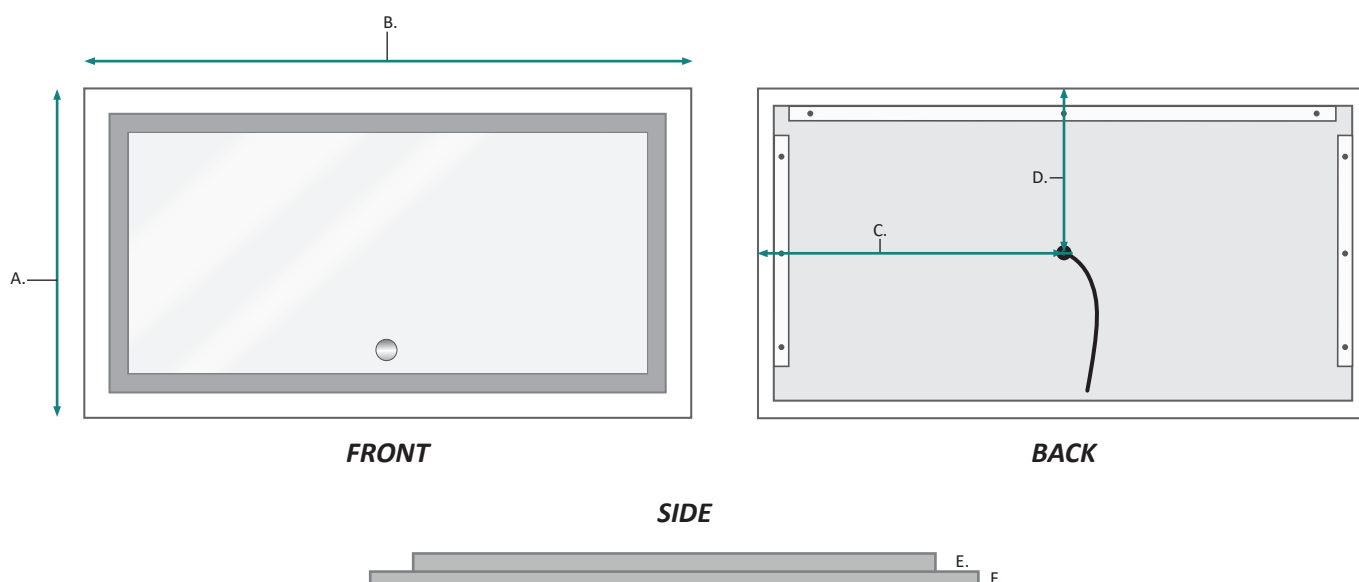

Electrical System

- 120Vac, 60Hz, 74.8W
- Electric Current: 0.68A
- Wattage: 74.8W

Model

- ICON 6636

ICON 6636 Wall Mirror - Specification Sheet

Dimensions

- Height: 36"
- Width: 66"
- Depth: 1-9/16"

FRONT, BACK & SIDE