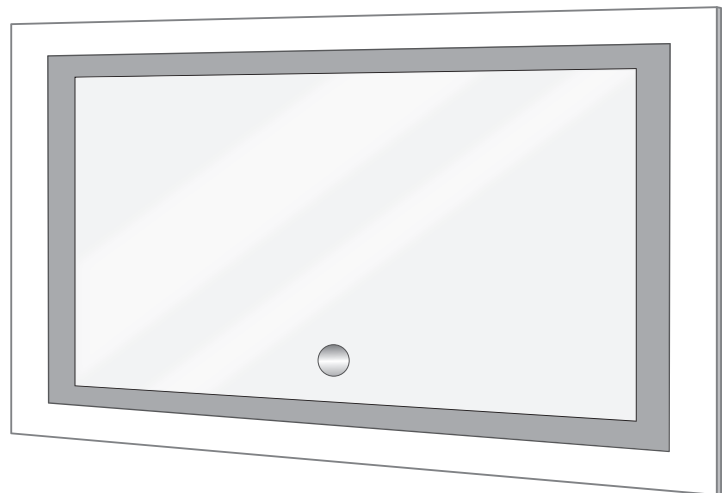

ICON 5424 Wall Mirror - Specification Sheet

Features

- Dimmable LED task lighting
- Integrated touch sensor control with memory
- Energy efficient LED lighting 5000K
- 4850 Lumens
- CRI 90+
- Integrated Defogger

Construction

- Quality polished edge mirror
- Single phase wire installation, silver backed, copper free
- Construction for surface mounting
- Includes installation hardware

Codes/Standards Applicable

- Conforms to UL Std. 962
- Cert. to CSA Std. C22.2 No.250.0-08
- ETL Intertek 5004931

Electrical System

- 120Vac, 60Hz, 59.4W
- Electric Current: 0.54A
- Wattage: 59.4W

Model

- ICON 5424