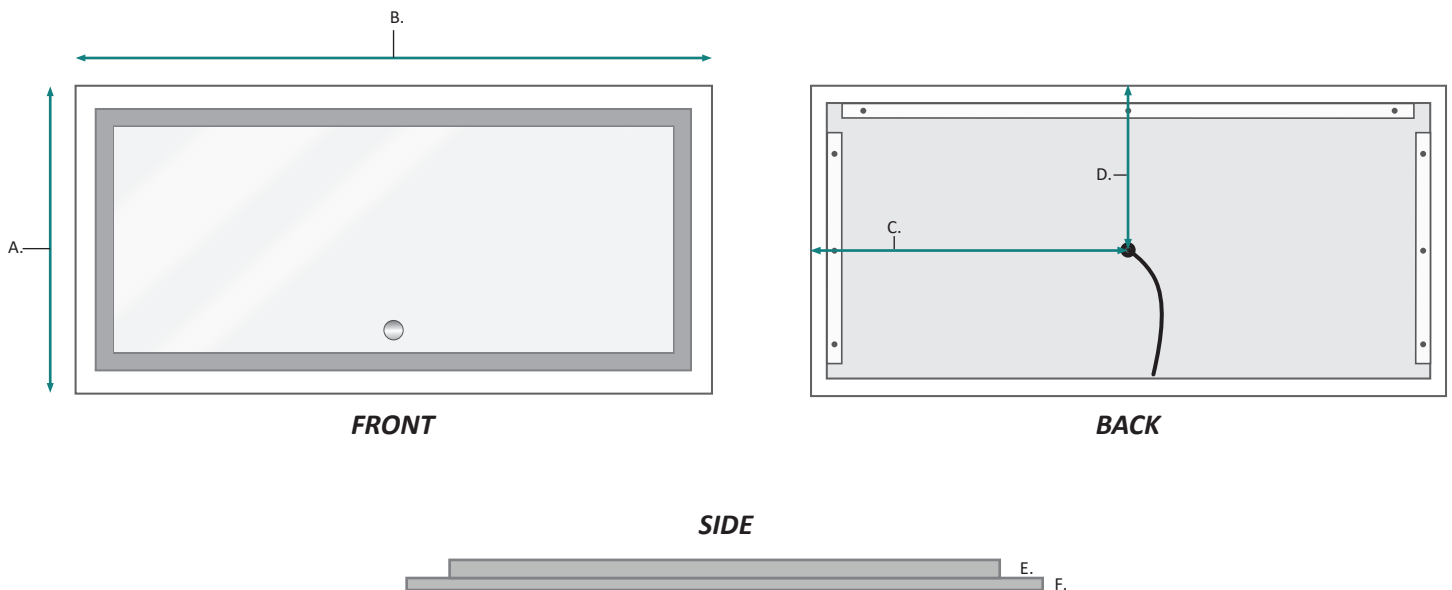

## Dimensions

- Height: 24"
- Width: 54"
- Depth: 1-5/8"