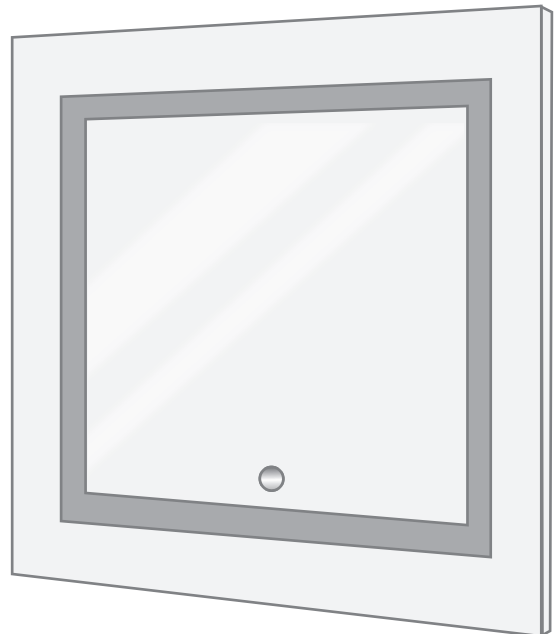

# ICON 3636 Wall Mirror - Specification Sheet

## Construction

- Quality polished edge mirror
- Single phase wire installation, silver backed, copper free
- Construction for surface mounting
- Includes installation hardware

## Dimensions

- Height: 36"
- Width: 36"
- Depth: 1-9/16"