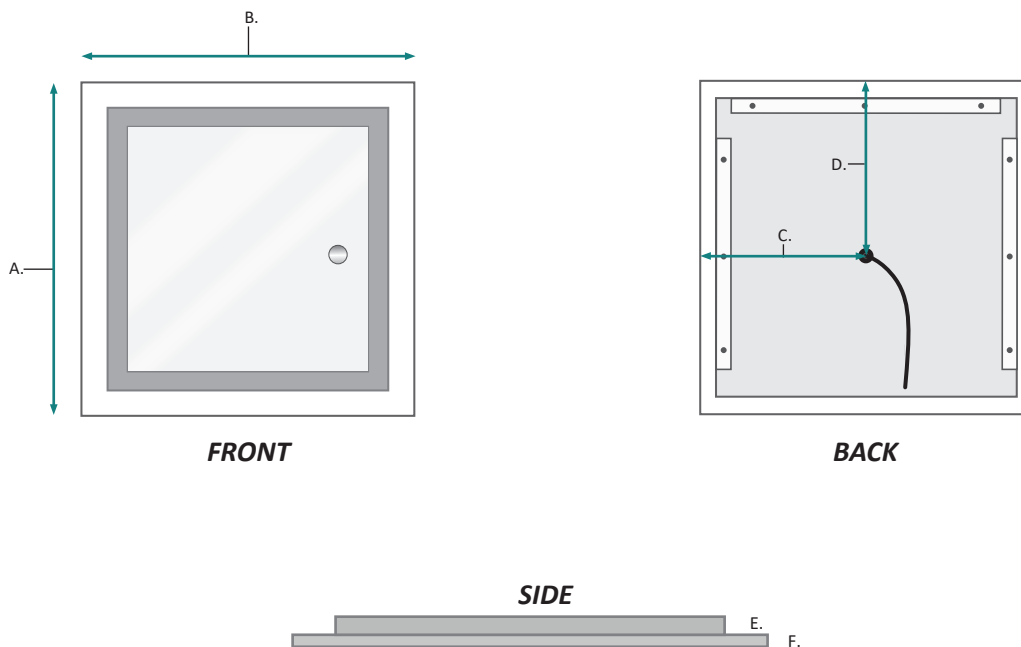

ICON 3636 Wall Mirror - Specification Sheet

Features

- Dimmable LED task lighting
- Integrated touch sensor control with memory
- Energy efficient LED lighting 5000K
- 4500 Lumens
- CRI 90+
- Integrated Defogger

Electrical System

- 120Vac, 60Hz, 53.9W
- Electric Current: 0.49A
- Wattage: 53.9W

Model

- ICON 3636

ICON 3636 Wall Mirror - Specification Sheet

Dimensions

- Height: 36"
- Width: 36"
- Depth: 1-9/16"

FRONT, BACK & SIDE