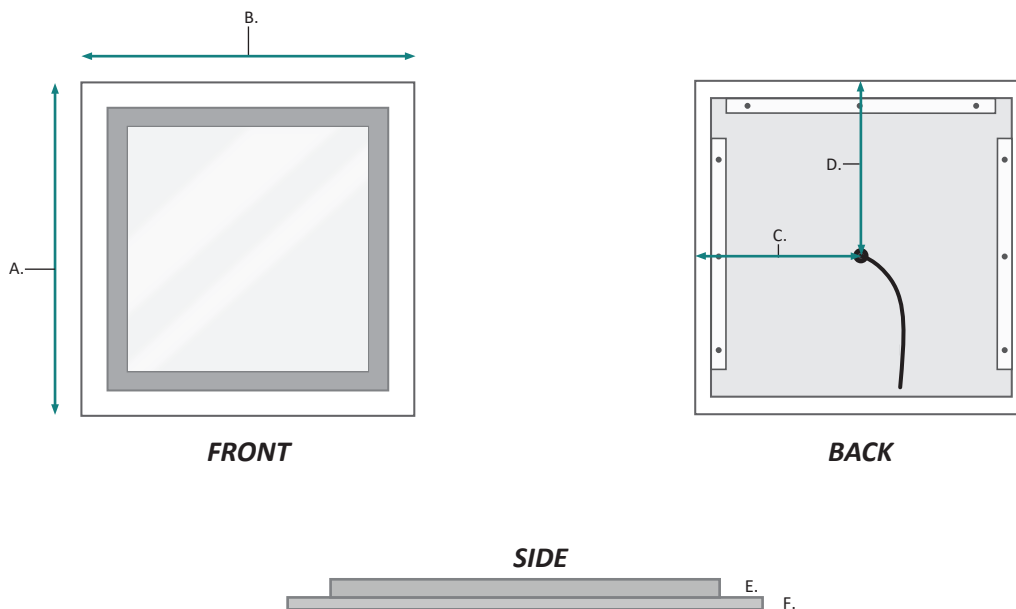

Electrical System

- 120Vac, 60Hz, 36.3W
- Electric Current: 0.33A
- Wattage: 36.3W

Model

- ICON 2424sq

ICON 2424sq Wall Mirror - Specification Sheet

Dimensions

- Height: 24"
- Width: 24"
- Depth: 1-1/2"

FRONT, BACK & SIDE

MODEL	A	B	C	D	E	F
ICON2424sq	24	24	12	12	1-1/4	1/4